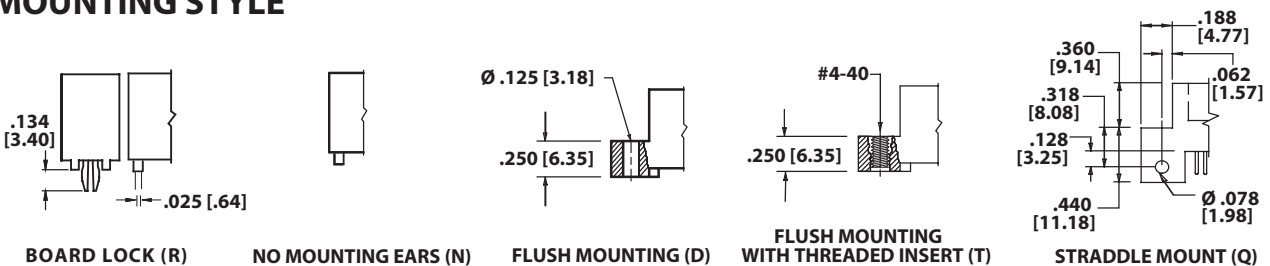

**.050" [1.27mm] Contact Centers, .610" Insulator Height  
Dip Solder/Card Extender/SMT**

**SPECIFICATIONS**

- Accommodates .062" ± .008" [1.57 ± .20] PC board
- PPS or PA9T insulator
- Molded-in key available
- High reliability/high cycle hairpin bellows contact
- 1 amp current rating per contact
- 150 grams normal force minimum

Sullins Edgecards

**TERMINATION TYPE**

**MOUNTING STYLE**

**.050" [1.27mm] Contact Centers, .610" Insulator Height  
Dip Solder/Card Extender/SMT**

Sullins Edgecards

**PART NUMBER CODING**

**G B B 40 D HH D - Sxxx**

**CONTACT CENTERS**  
 B = .050 [1.27mm]

**NUMBER OF CONTACT POSITIONS**  
 See Chart Below

**MODIFICATION CODE** (Consult Factory)  
 OMIT FOR STANDARD

**MOUNTING STYLE (Opposite Page)**  
 D = Flush Mounting  
 N = No Mounting  
 T = Flush Mounting With Threaded Insert  
 Q = Straddle Mount (Card Extender Only)  
 R = Metal Boardlocks

**TERMINATION TYPE (Opposite Page)**  
 HH = Staggered Dip Solder  
 HR = Card Extender  
 HF = Surface Mount  
 HL = .250 x .160 [6.35mm x 4.06] Dip Solder  
 HN = .100 x .125 [2.54mm x 3.18] Dip Solder  
 (Replaces Terminations CH, CR, CF, CL, CN)