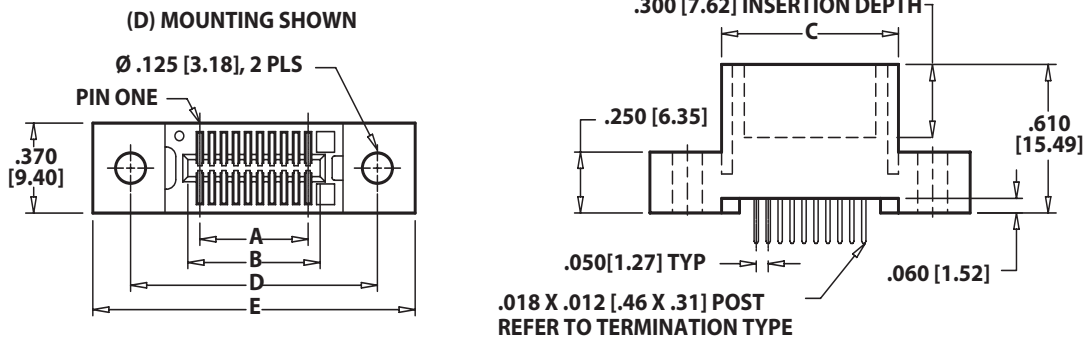

**.050" [1.27mm] Contact Centers, .610" Insulator Height
Dip Solder/Card Extender/SMT**

Sullins Edgecards

PART NUMBER CODING

G B B 40 D HH D - Sxxx

MATERIALS (INSULATOR/CONTACT)
G = PA9T/Phosphor Bronze
R = PPS/Phosphor Bronze
J = PA9T/Beryllium Copper
A = PPS/Beryllium Copper
(Consult Factory for Other Materials)

CONTACT FINISH - RoHS Compliant
All platings are Lead Free and have .000050" Nickel underplate
Contact Surface Termination
B = .000010" Gold .000100" Pure Tin, Matte
C = .000030" Gold .000100" Pure Tin, Matte

CONTACT CENTERS
B = .050 [1.27mm]

NUMBER OF CONTACT POSITIONS
See Chart Below

MODIFICATION CODE (Consult Factory)
OMIT FOR STANDARD

MOUNTING STYLE (Opposite Page)
D = Flush Mounting
N = No Mounting
T = Flush Mounting With Threaded Insert
Q = Straddle Mount (Card Extender Only)
R = Metal Boardlocks

TERMINATION TYPE (Opposite Page)
HH = Staggered Dip Solder
HR = Card Extender
HF = Surface Mount
HL = .250 x .160 [6.35mm x 4.06] Dip Solder
HN = .100 x .125 [2.54mm x 3.18] Dip Solder
(Replaces Terminations CH, CR, CF, CL, CN)

READOUT (Opposite Page)
D = Dual

DIMENSIONS

Dimensions in [ ] are in millimeters, all others are in inches.

POSITIONS/ CONTACTS	INCHES						[MILLIMETERS]					
	A ±.005	B ±.005	C ±.015	D ±.010	E ±.020	F ±.010	A ±.13	B ±.13	C ±.38	D ±.25	E ±.51	F ±.25
05/10	0.200	0.300	0.490	0.776	1.090	0.350	5.08	7.62	12.45	19.71	27.69	8.89
06/12	0.250	0.350	0.540	0.826	1.140	0.400	6.35	8.89	13.72	20.98	28.96	10.16
09/18	0.400	0.500	0.690	0.976	1.290	0.550	10.16	12.70	17.53	24.79	32.77	13.97
10/20	0.450	0.550	0.740	1.026	1.340	0.600	11.43	13.97	18.80	26.06	34.04	15.24
13/26	0.600	0.700	0.890	1.176	1.490	0.750	15.24	17.78	22.61	29.87	37.85	19.05
14/28	0.650	0.750	0.940	1.226	1.540	0.800	16.51	19.05	23.88	31.14	39.12	20.32
15/30	0.700	0.800	0.990	1.276	1.590	0.850	17.78	20.32	25.15	32.41	40.39	21.59
20/40	0.950	1.050	1.240	1.526	1.840	1.100	24.13	26.67	31.50	38.76	46.74	27.94
22/44	1.050	1.150	1.340	1.626	1.940	1.200	26.67	29.21	34.04	41.30	49.28	30.48
24/48	1.150	1.250	1.440	1.726	2.040	1.300	29.21	31.75	36.58	43.84	51.82	33.02
25/50	1.200	1.300	1.490	1.776	2.090	1.350	30.48	33.02	37.85	45.11	53.09	34.29
30/60	1.450	1.550	1.740	2.026	2.340	1.600	36.83	39.37	44.20	51.46	59.44	40.64
34/68	1.650	1.750	1.940	2.226	2.540	1.800	41.91	44.45	49.28	56.54	64.52	45.72
35/70	1.700	1.800	1.990	2.276	2.590	1.850	43.18	45.72	50.55	57.81	65.79	46.99
40/80	1.950	2.050	2.240	2.526	2.840	2.100	49.53	52.07	56.90	64.16	72.14	53.34
45/90	2.200	2.300	2.490	2.776	3.090	2.350	55.88	58.42	63.25	70.51	78.49	59.69
50/100	2.450	2.550	2.740	3.026	3.340	2.600	62.23	64.77	69.60	76.86	84.84	66.04
55/110	2.700	2.800	2.990	3.276	3.590	2.850	68.58	71.12	75.95	83.21	91.19	72.39
60/120	2.950	3.050	3.240	3.526	3.840	3.100	74.93	77.47	82.30	89.56	97.54	78.74
64/128	3.150	3.250	3.440	3.726	4.040	3.300	80.01	82.55	87.38	94.64	102.62	83.82
65/130	3.200	3.300	3.490	3.776	4.090	3.350	81.28	83.82	88.65	95.91	103.89	85.09
66/132	3.250	3.350	3.540	3.826	4.140	3.400	82.55	85.09	89.92	97.18	105.16	86.36
70/140	3.450	3.550	3.740	4.026	4.340	3.600	87.63	90.17	95.00	102.26	110.24	91.44
75/150	3.700	3.800	3.990	4.276	4.590	3.850	93.98	96.52	101.35	108.61	116.59	97.79
80/160	3.950	4.050	4.240	4.526	4.840	4.100	100.33	102.87	107.70	114.96	122.94	104.14
85/170	4.200	4.300	4.490	4.776	5.090	4.350	106.68	109.22	114.05	121.31	129.29	110.49
90/180	4.450	4.550	4.740	5.026	5.340	4.600	113.03	115.57	120.40	127.66	135.64	116.84
95/190	4.700	4.800	4.990	5.276	5.590	4.850	119.38	121.92	126.75	134.01	141.99	123.19
100/200	4.950	5.050	5.240	5.526	5.840	5.100	125.73	128.27	133.10	140.36	148.34	129.54
105/210	5.200	5.300	5.490	5.776	6.090	5.350	132.08	134.62	139.45	146.71	154.69	135.89
108/216	5.350	5.450	5.640	5.926	6.240	5.500	135.89	138.43	143.26	150.52	158.50	139.70
110/220	5.450	5.550	5.740	6.026	6.340	5.600	138.43	140.97	145.80	153.06	161.04	142.24
120/240	5.950	6.050	6.240	'N' Mounting Only	6.100		151.13	153.67	158.50	'N' Mounting Only		154.94