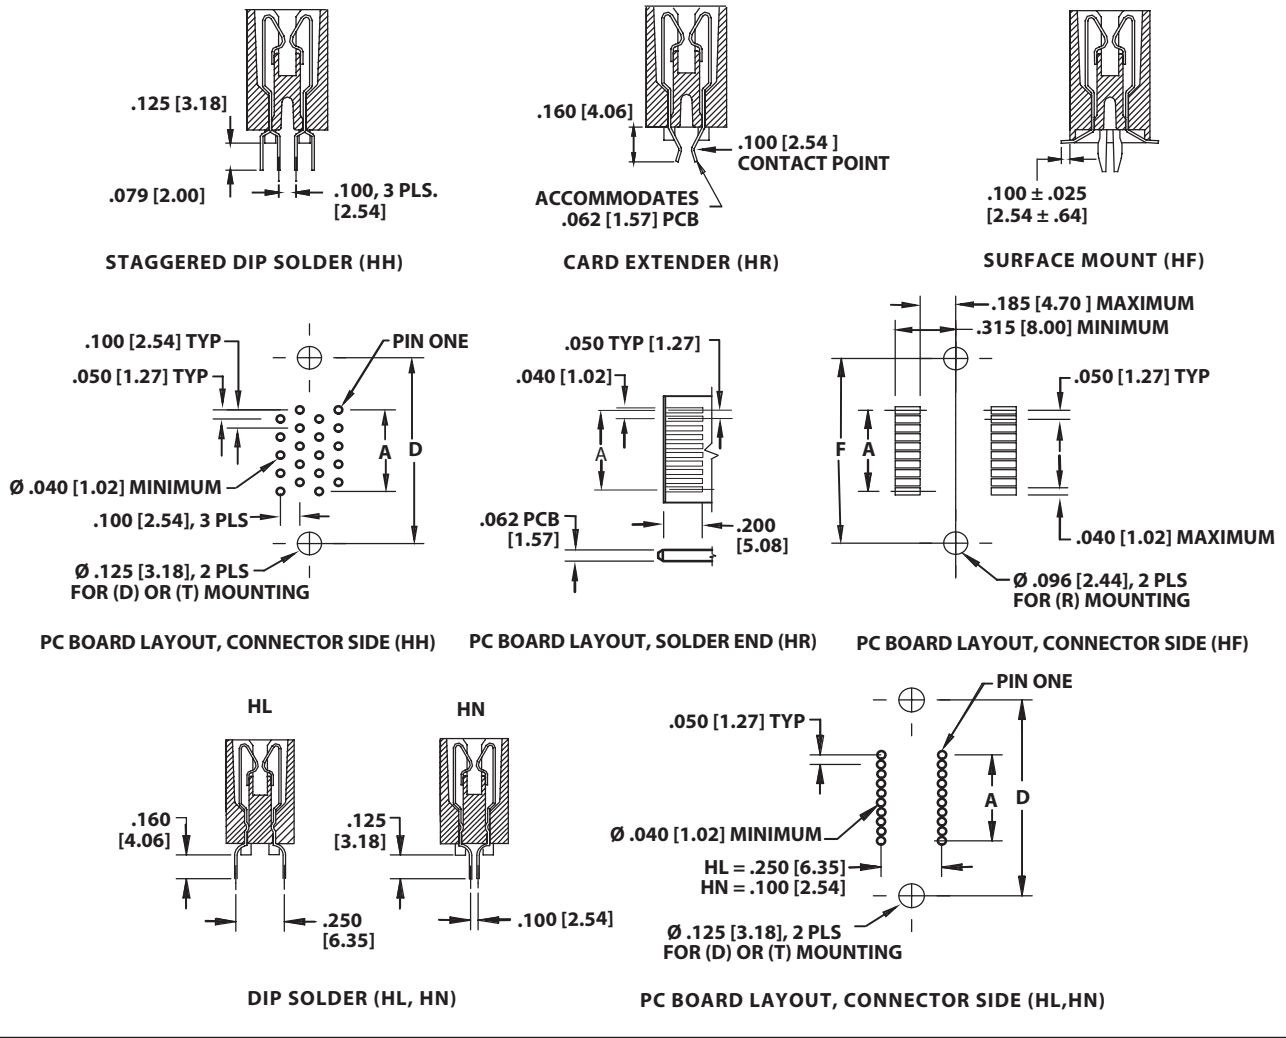

**.050" [1.27mm] Contact Centers, .610" Insulator Height  
Dip Solder/Card Extender/SMT**

**SPECIFICATIONS**

- Accommodates .062" ± .008" [1.57 ± .20] PC board
- PPS or PA9T insulator
- Molded-in key available
- High reliability/high cycle hairpin bellows contact
- 1 amp current rating per contact
- 150 grams normal force minimum

Sullins Edgecards

**TERMINATION TYPE**

**MOUNTING STYLE**

**.050" [1.27mm] Contact Centers, .610" Insulator Height  
Dip Solder/Card Extender/SMT**

Sullins Edgecards

**PART NUMBER CODING**

**G B B 40 D HH D - Sxxx**

**CONTACT CENTERS**  
 B = .050 [1.27mm]

**NUMBER OF CONTACT POSITIONS**  
 See Chart Below

**MODIFICATION CODE** (Consult Factory)  
 OMIT FOR STANDARD

**MOUNTING STYLE (Opposite Page)**  
 D = Flush Mounting  
 N = No Mounting  
 T = Flush Mounting With Threaded Insert  
 Q = Straddle Mount (Card Extender Only)  
 R = Metal Boardlocks

**TERMINATION TYPE (Opposite Page)**  
 HH = Staggered Dip Solder  
 HR = Card Extender  
 HF = Surface Mount  
 HL = .250 x .160 [6.35mm x 4.06] Dip Solder  
 HN = .100 x .125 [2.54mm x 3.18] Dip Solder  
 (Replaces Terminations CH, CR, CF, CL, CN)